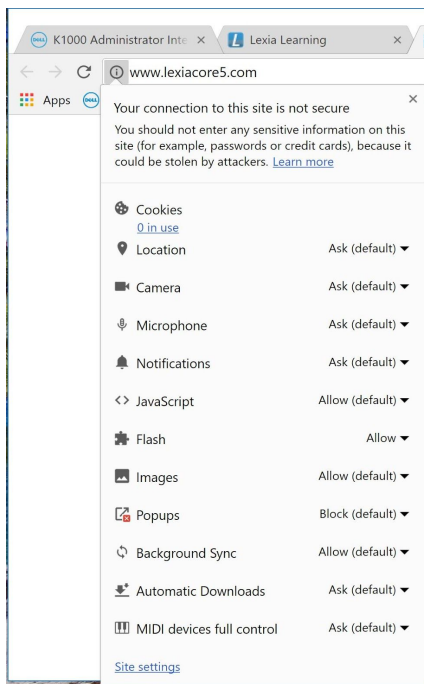

2. Click on the i in a circle
3. Look at the drop down list for "Flash"
4. Click on the arrow next to "Flash" and select "Always allow on this site"